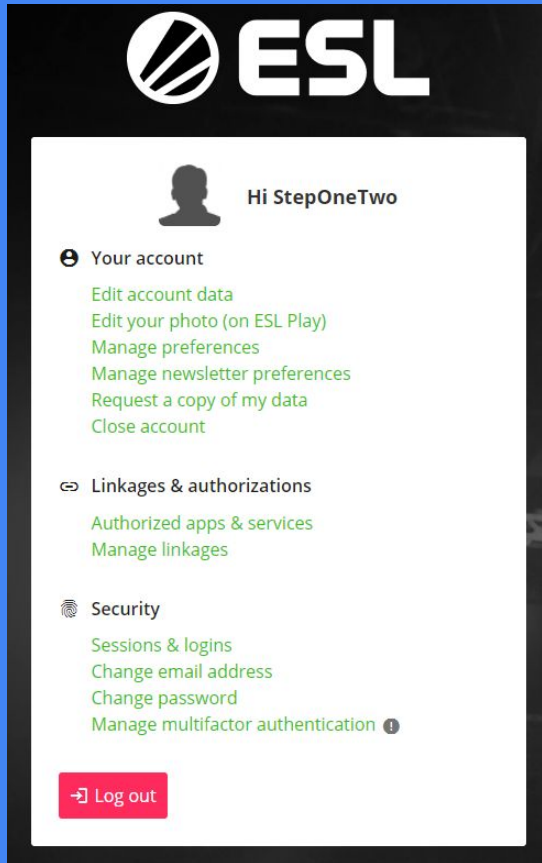

Please register with your preferred method.

- Register for ESL Play 3/4 -

- ✓ Register for ESL Play
- ↓
- Join Discord
- ↓
- Sign up For Qualifiers
- ↓
- Complete

After registration
you will receive a
confirmation email

Please be sure to click on
the link

- Register for ESL Play 4/4 -

- ✓ Register for ESL Play
- ↓
- Join Discord
- ↓
- Sign up For Qualifiers
- ↓
- Complete

After completing the registration, you can log in. You can edit your security and account information.