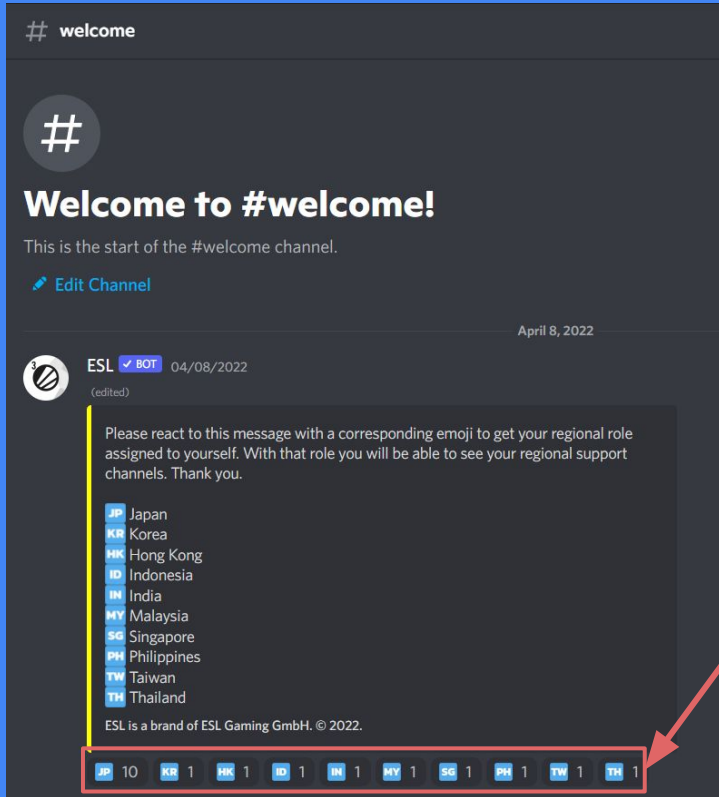

Registration for ESL Play is now complete.

- Joining the Discord Server 1/2 -

Register for
ESL Play

Join Discord

Sign up For
Qualifiers

Complete

All Players are required to join the Discord server to be part of the Tournament

DISCORD

Please ensure that you have read the Rules of the Tournament

RULES

**Join the Discord server
from here.**

- Joining the Discord Server 2/2 -

Please choose your regions icon you will be participating from.