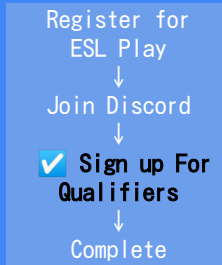

Please be sure to click on
the link

- Register for ESL Play 4/4 -

- ✓ Register for ESL Play
- ↓
- Join Discord
- ↓
- Sign up For Qualifiers
- ↓
- Complete

After completing the registration, you can log in. You can edit your security and account information.

Registration for ESL Play is now complete.

- Joining the Discord Server 1/2 -

Register for
ESL Play

Join Discord

Sign up For
Qualifiers

Complete

All Players are required to join the Discord server to be part of the Tournament

DISCORD

Please ensure that you have read the Rules of the Tournament

RULES

**Join the Discord server
from here.**

- Joining the Discord Server 2/2 -

Please choose your regions icon you will be participating from.

That is all for joining the Discord Server.

- Sign up for Qualifiers 1/3 -

Step 2: JOIN THE QUALIFIERS

Here's a look at the stages for qualifying to the WCS!

Choose a qualifier according to your region. Please make sure to read the rules and regulations and provide any required information when signing up!