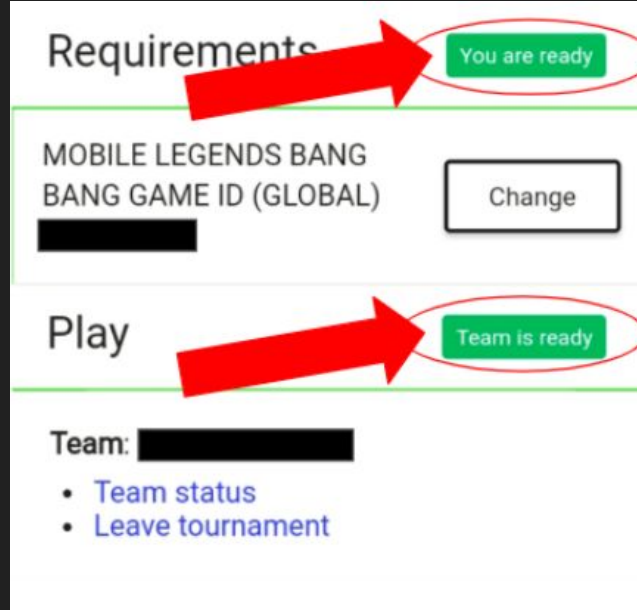

Invite link: [Copy](#)

[Close](#)

How to Register for the Tournament

Eleventh Step:

If all of your team member have register their Game IGN/ID Your team should display “You are ready” status

After your team is ready please press the Sign up