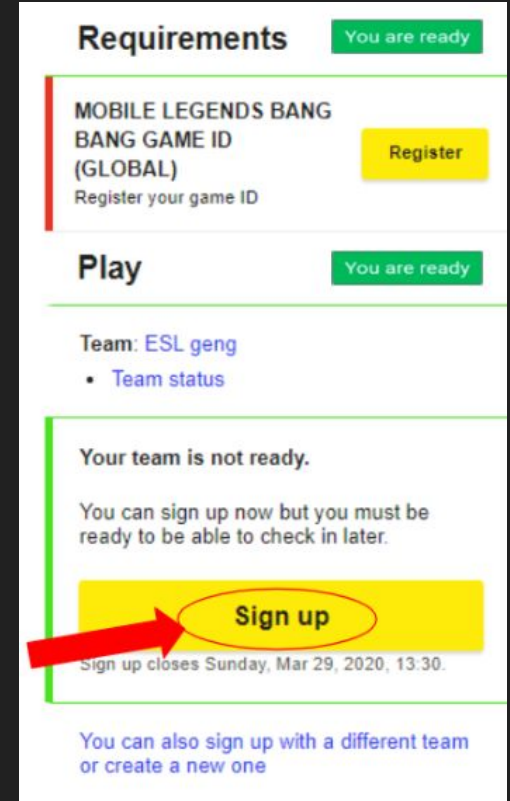

Invite link: [Copy](#)

[Close](#)

How to Register for the Tournament

Eleventh Step:

If all of your team member have register their Game IGN/ID Your team should display “You are ready” status

After your team is ready please press the Sign up

After Registration

Make Sure to Share the screenshot as shown
an share to [discord](#) at
[#submit-registration-screenshot](#)