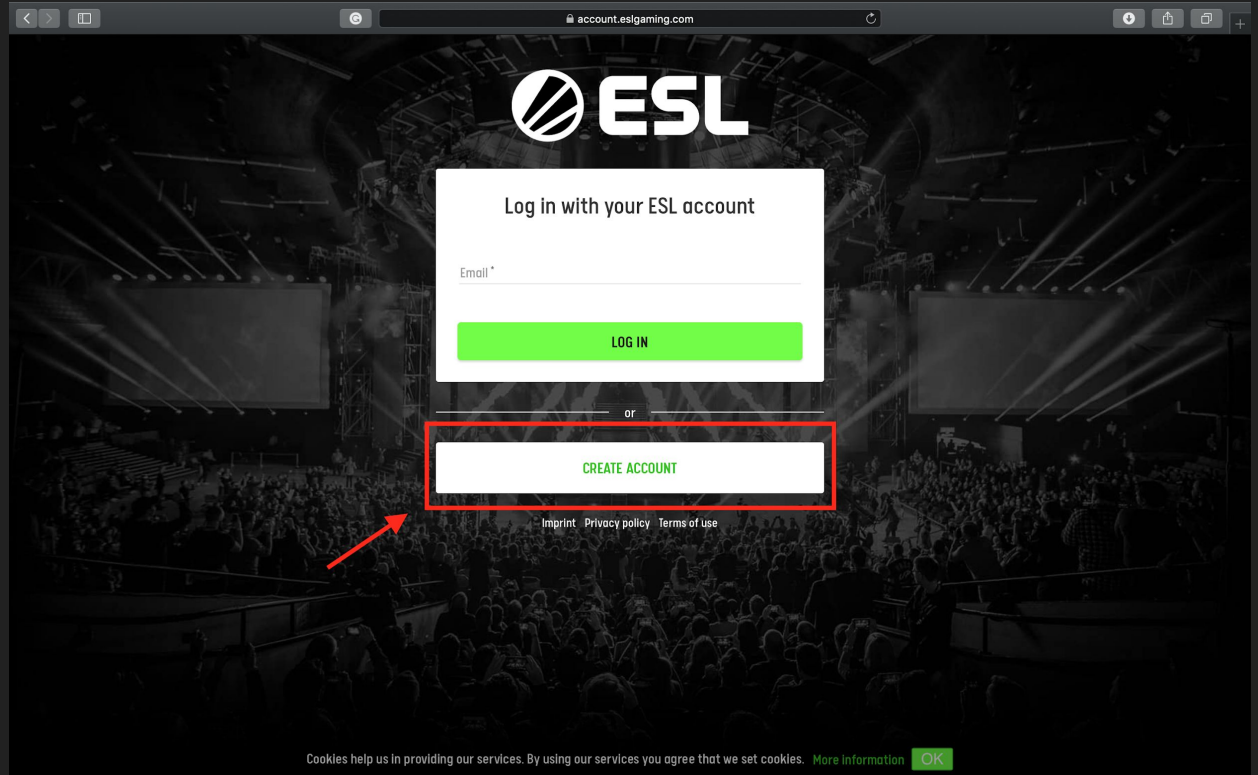

Call of Duty: Mobile The Plunge Sign up Tutorial

ESL Malaysia

How to Register/Sign up at ESL Play

First Step:

All Player are required to create an ESL Play account.

The screenshot shows the ESL Play website interface. At the top right, the 'Log in/Register' button is highlighted with a red rectangular box. A red arrow points from this box towards the 'Upcoming Tournaments' section. The website header includes the ESL logo, 'Games' link, and navigation links for 'Help', 'Forum', and 'Search'. Below the header, there is a 'Survey' section and a 'GLOBAL' banner with the text: 'ESL Play is the world's leading platform for esports. It provides tournaments & ladders across all games and skill levels. 8,404,625 members have played 12,709,415 matches in 104,577 tournaments.' The main content area is titled 'Upcoming Tournaments' and lists various events with their dates, times, game titles, and player/team counts. For example, the first event is 'PUBG Winter Winner Chicken Dinner #6 Southeast ...' with 21 players. The right sidebar features 'POWERED BY intel', 'FOLLOW ESL:' with social media icons, 'PORTALS IN GLOBAL:' with a list of regional events, and 'HELP & SUPPORT:' with a 'Help & Support' link. A 'Feedback' button is visible on the right edge. At the bottom, a cookie consent banner is displayed.

How to Register/Sign up at ESL Play

Second Step:

Create a new account or log in.

How to Register/Sign up at ESL Play

Third Step:

Fill in all the
require detail.

The screenshot shows a web browser window with the URL `account.eslgaming.com`. The background is a dark image of a large esports arena with a crowd and stage lights. The ESL logo is prominently displayed at the top center. Below the logo, the registration form is centered and contains the following elements: